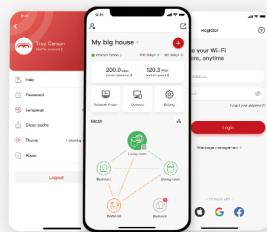

One System for All Homes

-  Condominiums
-  Townhomes
-  Split-Level
-  Bungalows

360° Network Management

Web UI

Mobile App

Network Operations Centre

TR-069

M6a Mesh Router Specifications

Network Management

TR-069	Yes
Remote Shell	Yes
Web WAN Access	Yes
NOC	Mercku proprietary

Smart Wi-Fi

Channel	Manual / Auto
Channel Width	20/40/80MHz
Smart Connect	Yes
Mobile App	iOS / Android
Parental Controls	Yes (limits, scheduling, blocking, etc.)